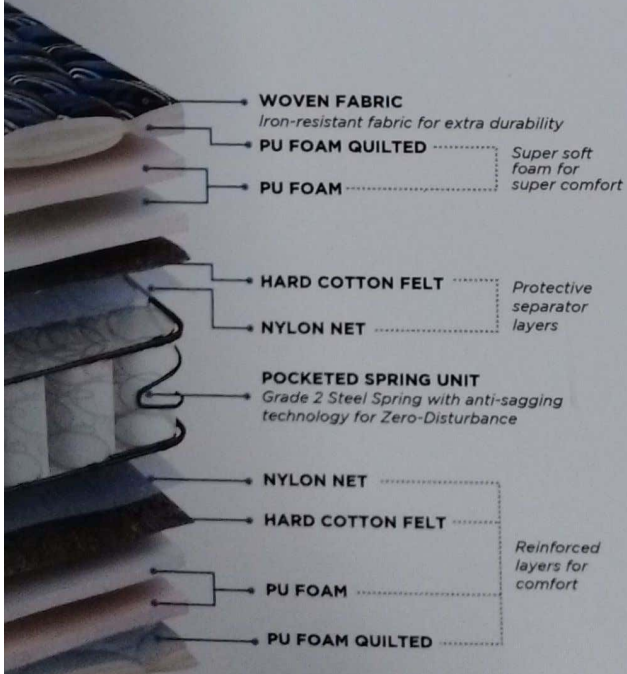

PEPS TARTANIA MATTRESS

REST ASSURED

UP TO **5** ★ ★ ★
YEARS ★
WARRANTY