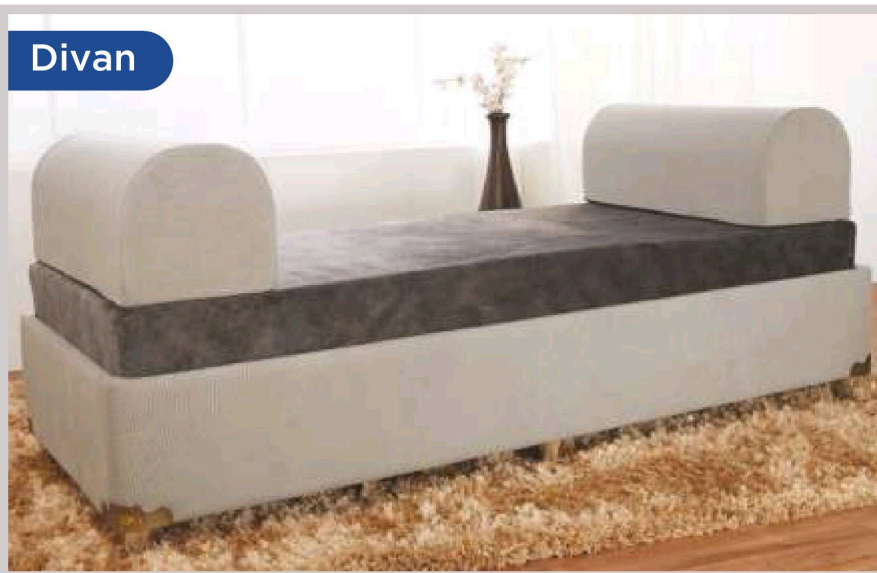

Divan

DIVAN MATTRESS

DESIGN NO. : PEPSDVDGR72X30X05
SIZE : 72"X30"X5"
MRP : ₹ 8190

DIVAN BASE

DESIGN NO. : WB005DVGR72X30X13
SIZE : 72"X30"X13"
MRP : ₹ 10375

Disclaimer :- Prices mentioned in price-list are subject to change without notice. Some variations between picture and product may occur. Some products listed may not be in be stock. Please confirm availability and current prices before placing your order.