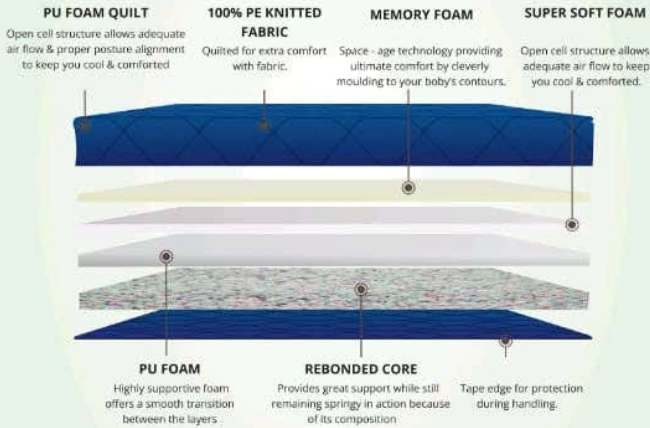

- 100% PE Knitted Fabric
- 100% Memory Foam with "Soft Top" Finish
- High Density High Resilience PU Foam Core
- Super-Soft Foam
- 10 YEARS WARRANTY

The only foam mattress that protects your spine
Genuine Ortho Mattress

HYPNOS MRP FOR SOUTH

SPINESAFE®

WEF 22.02.2023

STANDARD SIZES			SPINESAFE		
			5" 127mm	6" 153mm	8" 203mm
MM	INCHES	Sq.Ft	₹	₹	₹
1829 x 762	72 x 30	15.00	12191	14630	19506
1829 x 915	72 x 36	18.00	14630	17555	23407
1829 x 1067	72 x 42	21.00	17068	20481	27309
1829 x 1219	72 x 48	24.00	19506	23407	31210
1829 x 1524	72 x 60	30.00	24383	29259	39012
1829 x 1676	72 x 66	33.00	26821	32185	42913
1829 x 1829	72 x 72	36.00	29259	35111	46815
1905 x 762	75 x 30	15.63	12703	15244	20325
1905 x 915	75 x 36	18.75	15239	18287	24383
1905 x 1067	75 x 42	21.88	17783	21340	28453
1905 x 1219	75 x 48	25.00	20319	24383	32510
1905 x 1524	75 x 60	31.25	25399	30478	40638
1905 x 1676	75 x 66	34.40	27959	33550	44734
1905 x 1829	75 x 72	37.50	30478	36574	48765
1981 x 762	78 x 30	16.25	13207	15849	21132
1981 x 915	78 x 36	19.50	15849	19018	25358
1981 x 1067	78 x 42	22.75	18490	22188	29584
1981 x 1219	78 x 48	26.00	21132	25358	33811
1981 x 1524	78 x 60	32.50	26415	31697	42263
1981 x 1676	78 x 66	35.75	29056	34867	46490
1981 x 1829	78 x 72	39.00	31697	38037	50716
2032 x 762	80 x 30	16.67	14359	17230	22974
2032 x 915	80 x 36	20.00	17230	20676	27569
2032 x 1067	80 x 42	23.33	20102	24122	32163
2032 x 1219	80 x 48	26.67	22974	27569	36758
2032 x 1524	80 x 60	33.33	28717	34461	45948
2032 x 1676	80 x 66	36.67	31589	37907	50542
2032 x 1829	80 x 72	40.00	34460	41353	55137
2134 x 762	84 x 30	17.50	15076	18092	24123
2134 x 915	84 x 36	21.00	18092	21710	28947
2134 x 1067	84 x 42	24.50	21107	25329	33772
2134 x 1219	84 x 48	28.00	24122	28947	38596
2134 x 1524	84 x 60	35.00	30153	36184	48245
2134 x 1676	84 x 66	38.50	33168	39802	53070
2134 x 1829	84 x 72	42.00	36183	43420	57894
Sq.Ft rate for Any Special Shape - Size			910	1092	1456

hypnos
SPINESAFE®