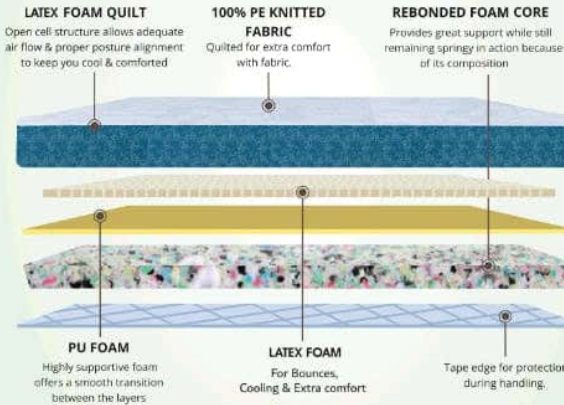

hypnos
INSPREE™ LATEX

The only foam mattress that protects your spine
Genuine Ortho Mattress™

HYPNOS MRP FOR SOUTH

INSPREE™ LATEX

WEF 01.08.2024

STANDARD SIZES			INSPREE LATEX			INSPREE LATEX-ET		
			5"	6"	8"	5"	6"	8"
MM	INCHES	Sq.Ft	127mm	153mm	203mm	127mm	153mm	203mm
1829 x 762	72 x 30	15.00	11381	12310	14522	12163	13143	15538
1829 x 915	72 x 36	18.00	13657	14772	17427	14596	15772	18645
1829 x 1067	72 x 42	21.00	15933	17234	20331	17028	18400	21753
1829 x 1219	72 x 48	24.00	18209	19697	23236	19461	21029	24860
1829 x 1524	72 x 60	30.00	22762	24621	29045	24326	26286	31075
1829 x 1676	72 x 66	33.00	25038	27083	31949	26759	28915	34183
1829 x 1829	72 x 72	36.00	27314	29545	34854	29192	31544	37290
1905 x 762	75 x 30	15.63	11859	12827	15132	12674	13695	16190
1905 x 915	75 x 36	18.75	14226	15388	18153	15204	16429	19422
1905 x 1067	75 x 42	21.88	16601	17957	21183	17742	19171	22664
1905 x 1219	75 x 48	25.00	18968	20517	24204	20272	21905	25896
1905 x 1524	75 x 60	31.25	23710	25647	30255	25340	27362	32370
1905 x 1676	75 x 66	34.40	26100	28232	33305	27894	30142	35633
1905 x 1829	75 x 72	37.50	28452	30776	36306	30408	32858	38844
1981 x 762	78 x 30	16.25	12329	13336	15733	13177	14238	16832
1981 x 915	78 x 36	19.50	14795	16003	18879	15812	17086	20199
1981 x 1067	78 x 42	22.75	17261	18671	22026	18448	19934	23565
1981 x 1219	78 x 48	26.00	19727	21338	25172	21083	22781	26932
1981 x 1524	78 x 60	32.50	24658	26672	31465	26354	28477	33665
1981 x 1676	78 x 66	35.75	27124	29340	34612	28989	31325	37031
1981 x 1829	78 x 72	39.00	29590	32007	37758	31624	34172	40398
2032 x 762	80 x 30	16.67	13404	14499	17104	14326	15480	18300
2032 x 915	80 x 36	20.00	16085	17399	20525	17191	18576	21960
2032 x 1067	80 x 42	23.33	18766	20298	23946	20056	21672	25620
2032 x 1219	80 x 48	26.67	21446	23198	27366	22921	24767	29280
2032 x 1524	80 x 60	33.33	26808	28998	34208	28651	30959	36600
2032 x 1676	80 x 66	36.67	29489	31897	37629	31516	34055	40260
2032 x 1829	80 x 72	40.00	32170	34797	41050	34381	37151	43920
2134 x 762	84 x 30	17.50	14074	15224	17959	15042	16254	19215
2134 x 915	84 x 36	21.00	16889	18269	21551	18050	19504	23058
2134 x 1067	84 x 42	24.50	19704	21313	25143	21058	22755	26901
2134 x 1219	84 x 48	28.00	22519	24358	28735	24067	26006	30744
2134 x 1524	84 x 60	35.00	28148	30448	35918	30084	32507	38430
2134 x 1676	84 x 66	38.50	30963	33492	39510	33092	35758	42273
2134 x 1829	84 x 72	42.00	33778	36537	43102	36100	39009	46116
Sq.Ft rate for Any Special Shape - Size			852	922	1088	911	985	1164