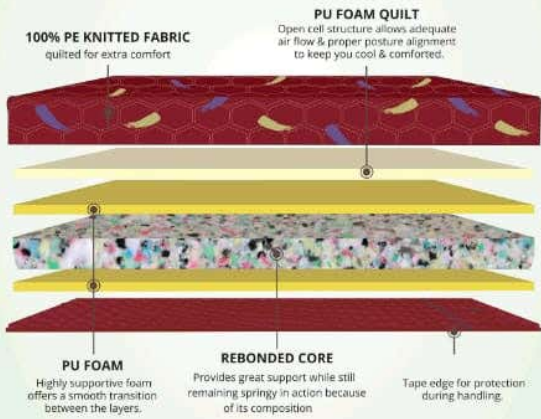

100% PE Knitted Fabric

PU Foam Mattress with "soft top" finish

5 YEARS WARRANTY

The only foam mattress that **protects your spine**
Genuine Ortho Mattress

HYPNOS MRP FOR SOUTH

FURNO®

WEF 22.02.2023

STANDARD SIZES			FURNO		
			4" 102mm	5" 127mm	6" 153mm
MM	INCHES	Sq.Ft	₹	₹	₹
1829 x 762	72 x 30	15.00	5224	6529	7835
1829 x 915	72 x 36	18.00	6270	7835	9403
1829 x 1067	72 x 42	21.00	7314	9142	10970
1829 x 1219	72 x 48	24.00	8358	10449	12536
1829 x 1524	72 x 60	30.00	10449	13059	15671
1829 x 1676	72 x 66	33.00	11492	14366	17238
1829 x 1829	72 x 72	36.00	12536	15671	18806
1905 x 762	75 x 30	15.63	5443	6804	8164
1905 x 915	75 x 36	18.75	6529	8162	9794
1905 x 1067	75 x 42	21.88	7620	9525	11429
1905 x 1219	75 x 48	25.00	8708	10883	13059
1905 x 1524	75 x 60	31.25	10883	13603	16324
1905 x 1676	75 x 66	34.40	11979	14974	17970
1905 x 1829	75 x 72	37.50	13059	16324	19588
1981 x 762	78 x 30	16.25	5660	7074	8489
1981 x 915	78 x 36	19.50	6791	8489	10186
1981 x 1067	78 x 42	22.75	7922	9903	11884
1981 x 1219	78 x 48	26.00	9055	11318	13581
1981 x 1524	78 x 60	32.50	11318	14149	16977
1981 x 1676	78 x 66	35.75	12450	15562	18674
1981 x 1829	78 x 72	39.00	13581	16977	20373
2032 x 762	80 x 30	16.67	6152	7691	9229
2032 x 915	80 x 36	20.00	7382	9229	11075
2032 x 1067	80 x 42	23.33	8613	10767	12920
2032 x 1219	80 x 48	26.67	9843	12305	14766
2032 x 1524	80 x 60	33.33	12304	15381	18458
2032 x 1676	80 x 66	36.67	13534	16919	20303
2032 x 1829	80 x 72	40.00	14764	18457	22149
2134 x 762	84 x 30	17.50	6459	8075	9690
2134 x 915	84 x 36	21.00	7751	9690	11628
2134 x 1067	84 x 42	24.50	9043	11305	13566
2134 x 1219	84 x 48	28.00	10335	12920	15504
2134 x 1524	84 x 60	35.00	12919	16150	19381
2134 x 1676	84 x 66	38.50	14211	17765	21319
2134 x 1829	84 x 72	42.00	15503	19380	23257
Sq.Ft rate for Any Special Shape - Size			390	488	586

hypnos FURNO®