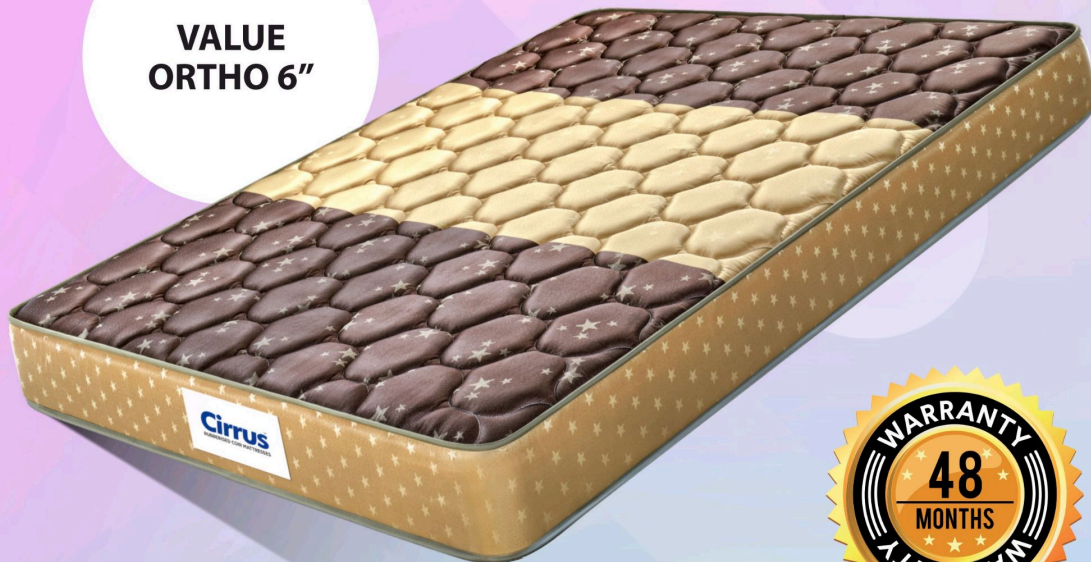

### Comfort Plush 5"

- Made from natural coco fibre
- Raw material used to produce this mattress are sourced from rural India
- This mattress has 80% biodegradable components
- Premium quality, high GSM Jaquard Fabric is used to cover the mattress
- It is Eco-friendly
- **60 Months Manufacturer Warranty**

### Comfort Plush 6"

- Made from natural coco fibre
- Raw material used to produce this mattress are sourced from rural India
- This mattress has 80% biodegradable components
- Premium quality, high GSM Jaquard Fabric is used to cover the mattress
- It is Eco-friendly
- **60 Months Manufacturer Warranty**

**VALUE  
ORTHO 5"**

**VALUE  
ORTHO 6"**

**SAG  
RESISTANT**

**RUBBERIZED  
COIR MATTRESS**

**MARVELLOUS  
MIDDLE**

**100% COIR**

Quilted Jaquard  
Fabric  
PU Foam/ RB Foam  
Coir