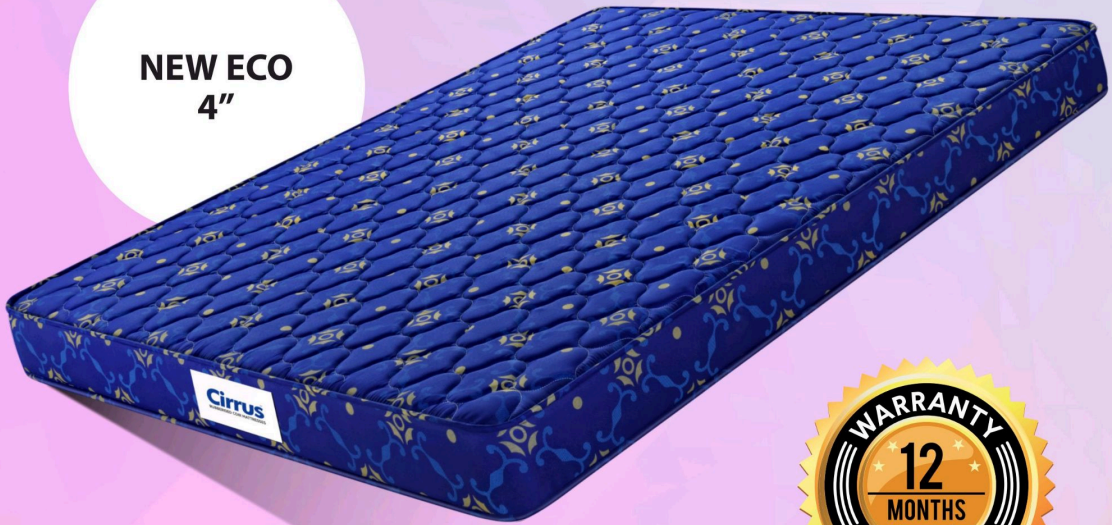

**NEW ECO
4"**

**ECONOMY
4"**

**RUBBERIZED
COIR MATTRESS**

**MARVELLOUS
MIDDLE**

100% COIR