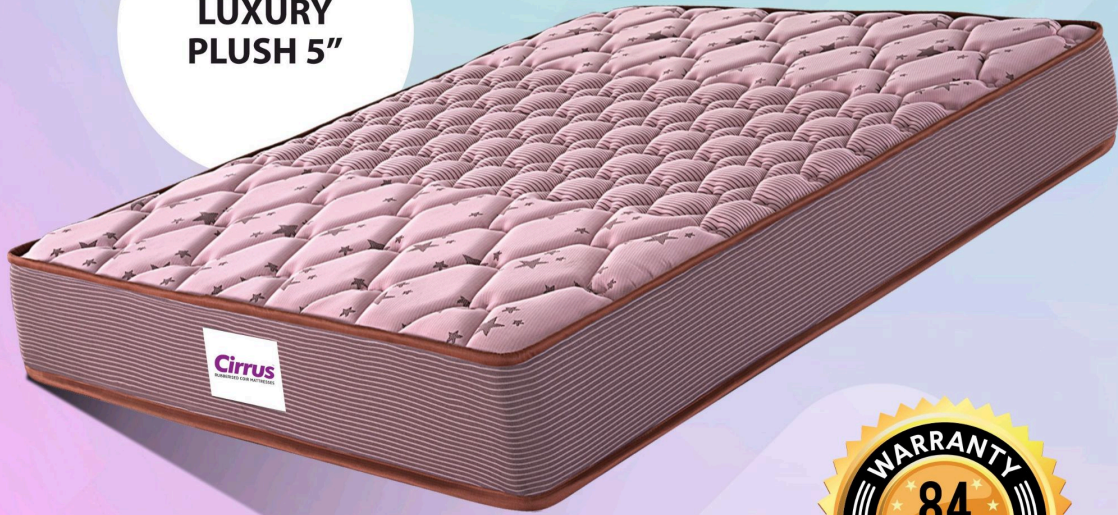

LUXURY
PLUSH 5"