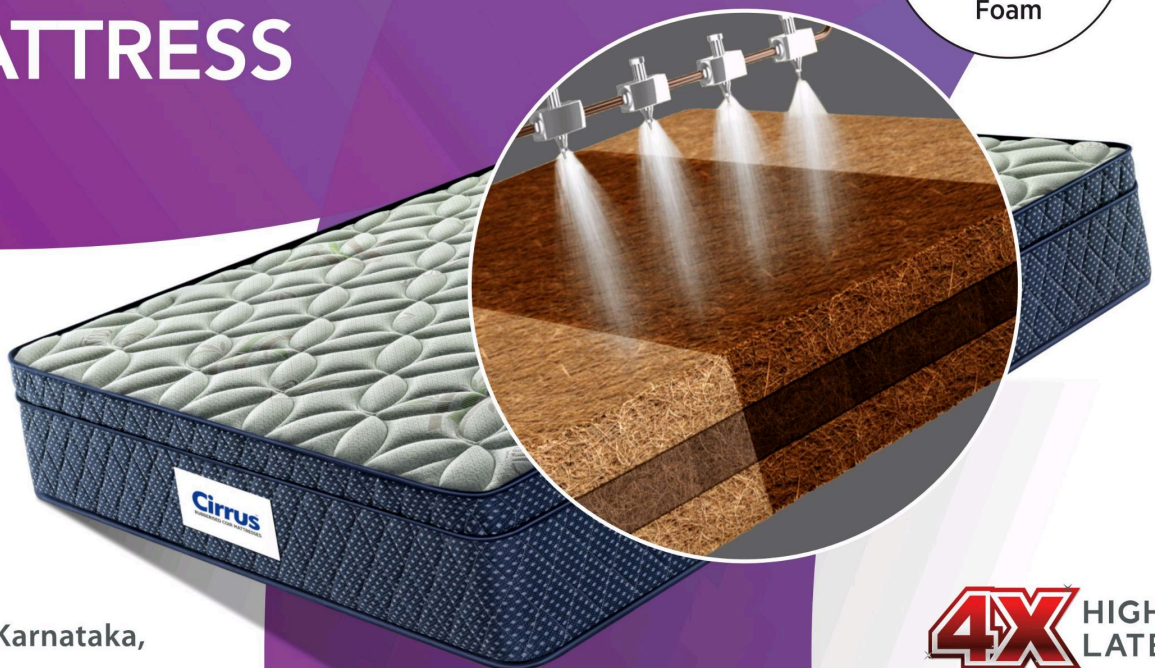

INDIA'S FIRST SAG RESISTANT MATTRESS

PRICE LIST
Tamil Nadu, Karnataka,
Pondy & Goa
W.E.F. 15.06.2022

4X HIGHER LATEX
IN THE MATTRESS MIDDLE